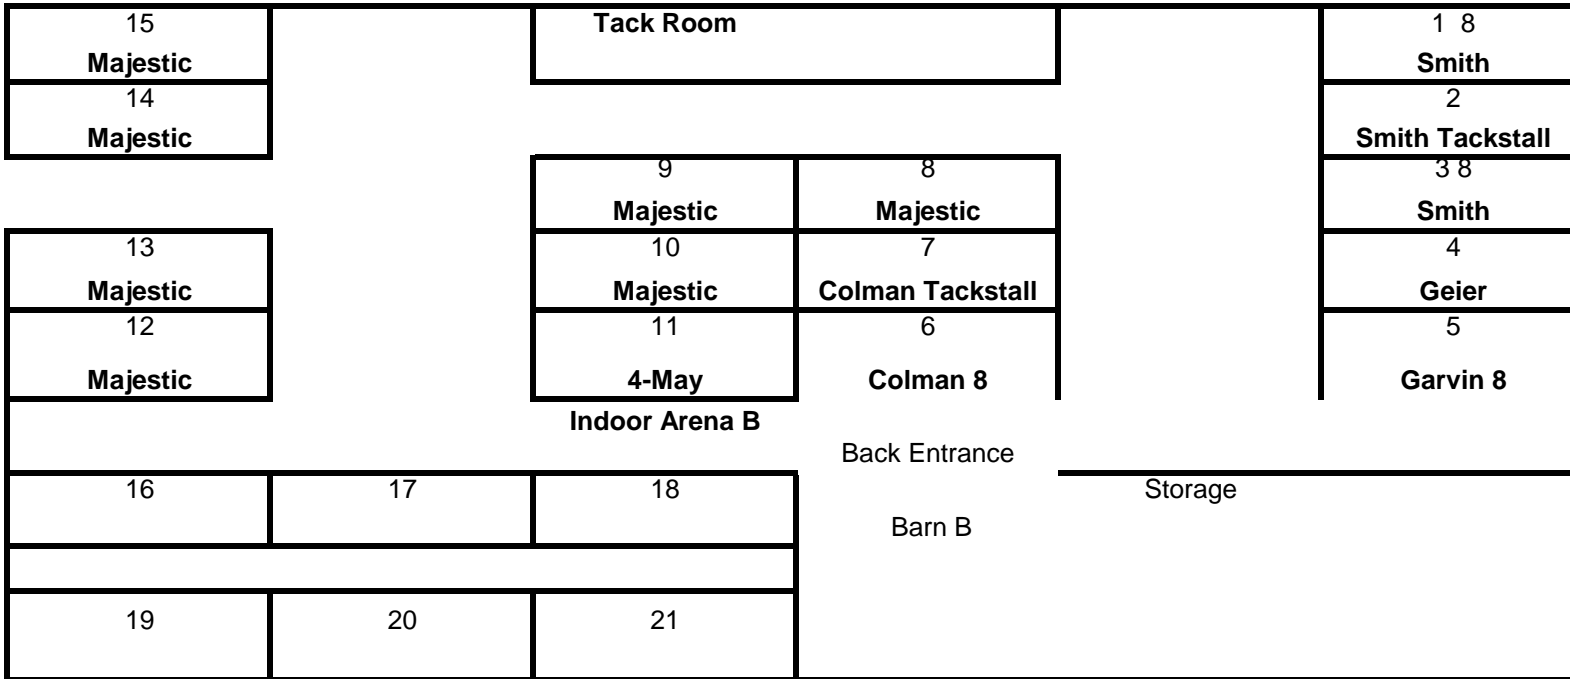

Majestic Farm
 Stabling Chart
 BARN B

**Majestic Farm
Stabling Chart
Barn C**

1	20		Stallion 5 30
	Egan		Polin
2	Tackstall		Stallion 5 29
	Egan		Gries
3			Tackstall 28
	Egan		Grant
4			6 27
	Krug		Grant
5			6 26
	Walsh		Sturdevant
6	Tackstall		25
	Walsh		Lutz
7			5 24
	Siegal		Poluin
Competitors Hospitality/Restrooms			
		BARN C	
			7 22
			Kang
8	Tackstall		Tackstall 21
	S Colman		Kang
9	7,		20
	S Colman		Berkhofer
10			19
	Zimmermann		Berkhofer
11	5		4 18
	Carr		Knollman
12			4 17
	Fair		Bruening
13	Tackstall		Tackstall 16
	Fair		Mardell
14			7 15
	Turner		Mardell

**Majestic Farm
Stable Chart
Barn D**

67		68
65		66
63		64
61		62
59		60
57	Tackstall Eckman	58
55	6 Eckman	56
53	Klus	54
51	5 Diggin	52
49	Tackstall Barnhizer	50
47	Barnhizer	48
45	4 Apicella	46 CLOSED
43	Borrer	44 Heath
41	Closed	42 Heath
39	CLosed	40 Cavett
37	CLosed	Tackstall Payden 38
35	Brose	7 Payden 36